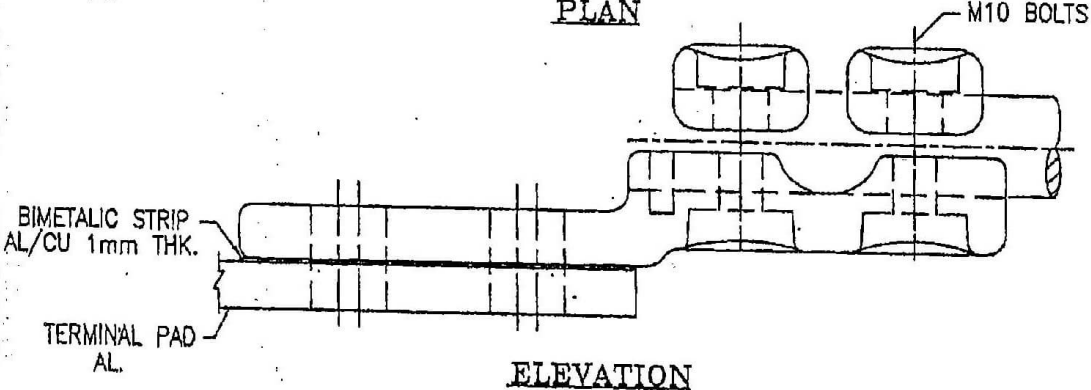

31	.MOOSE	31.77
30	ELK	31.50
29	DEER	29.89
28	ZEBRA	28.62
27	DRAKE	28.14

PLAN

ELEVATION

Single ACSR ZEBRA

Issue	Remarks	Date	Norm	Customer: Bihar State Power Transmission Corporation Limited Project :	Descr: 145KV,40KA,3150A,SF6 CB Type: Details: TERMINAL CONNECTOR	SAP No 1	Qty 1-10Nos.	ALL DIMENSION ARE IN mm NOT TO SCALE
1				Original/Replacement for/Replaced by :-			Drg. No:- 145-KV-3150-CB-TC	Sh. 3 J Sh.